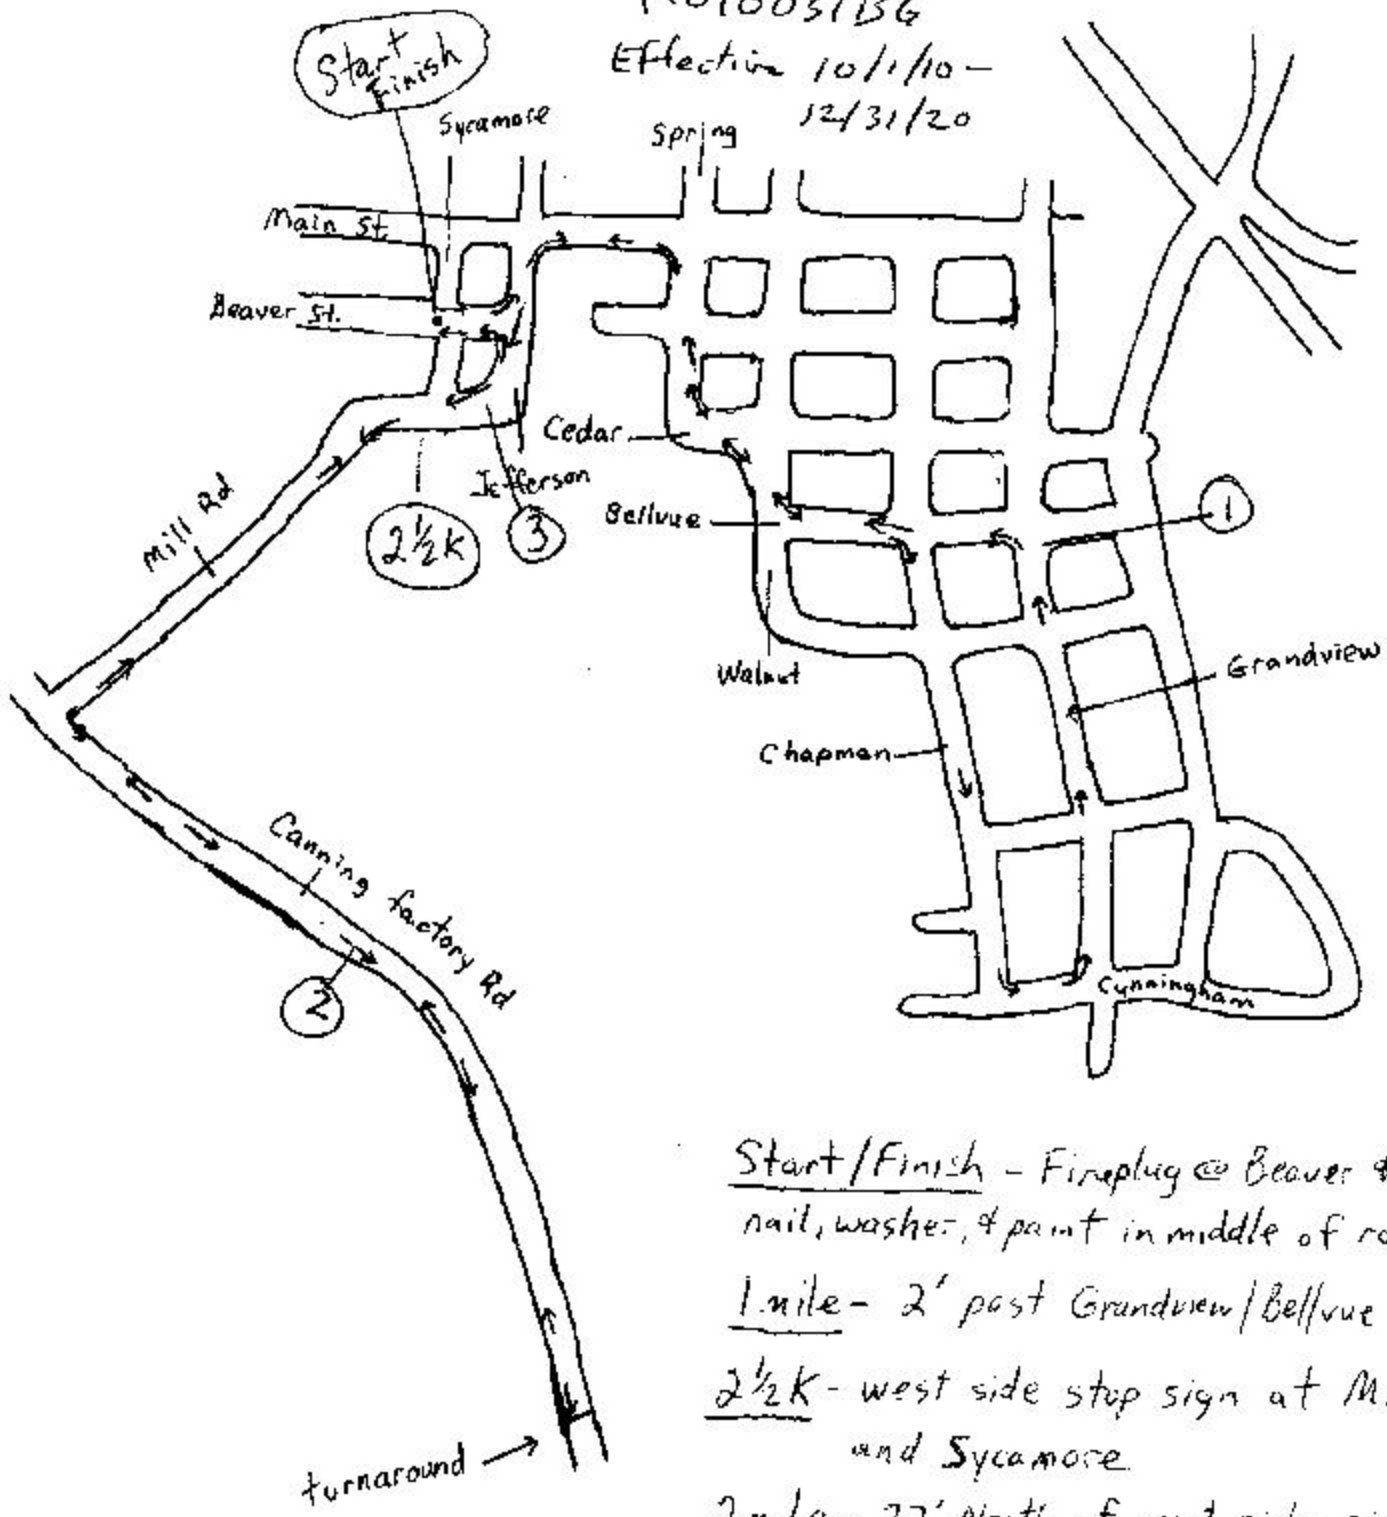

Winterfest 5K  
 Anderson, Mo.  
 MO10051BG  
 Effective 10/1/10 -  
 12/31/20

- Start/Finish - Fireplug @ Beaver & Sycamore  
 nail, washer, & paint in middle of road
- 1 mile - 2' past Grandview/Bellevue street sign
- 2 1/2 K - west side stop sign at Mill  
 and Sycamore
- 2 mile - 27' North of west side pink gate  
 on Canning factory road
- Turnaround - 30 Ft. before elec. pole # 600313  
 nail, washer, & paint in middle
- 3 mile - Even with E. End of house at Mill